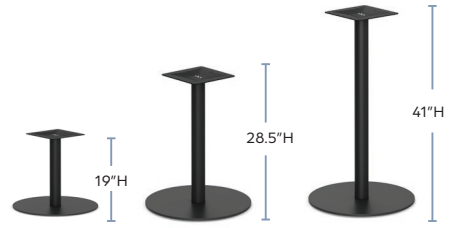

PLTRB2341BRU 23" Base/41"H
Fits 24", 30", & 36" Round Tops or 36" Square Tops for Cafe Style Table or as a Pair for 60" and 72" Wide Rectangular Tops
List $539 $309

Round Black Metal Bases
PLTRB2319BLK 23" Base/19"H
Fits 24", 30", 36" & 42" Round Tops or 36" Square Tops
List $479 $279

PLTRB2328BLK 23" Base/28.5"H
Fits 24", 30", 36" & 42" Round Tops or 36" Square Tops for Cafe Style Table or as a Pair for 60" and 72" Wide Rectangular Tops
List $495 $289

PLTRB2341BLK 23" Base/41"H
Fits 24", 30", & 36" Round Tops or 36" Square Tops for Cafe Style Table or as a Pair for 60" and 72" Wide Rectangular Tops
List $539 $309