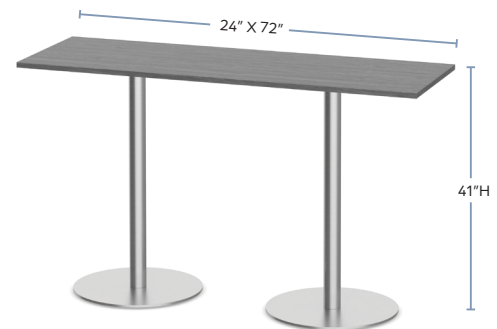

Available Finishes

*Maple – please call for availability.

PLTRB2341BRU(2), PLT2472 List \$1330 ~~\$769~~

TABLE TOPS & BASES

2. CHOOSE YOUR BASE

5 BASE STYLES TO CUSTOMIZE YOUR TABLE

PERFORMANCE TABLE BASES

are built for durability and stability, designed to withstand daily use. They are available in a range of heights – perfect for mixing high-tops and standard tables, making them ideal for break rooms or collaborative spaces.