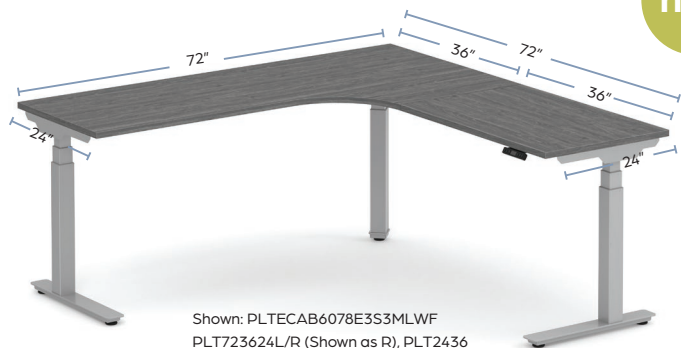

B. Deluxe Electric Height Adjustable Corner Table Base

Features 3 stage legs, 3 motors.
Height range with top 25.5" to 51".
Accommodates 60" wide to 78" wide tops.
Weight rating 330 lbs.
Features anti-collision protection and programmable memory handset. Adjustable glides.
Stocked in Black, Silver and White.
PLTECAB6078E3S3MLWF - for use with 24" or 30" depth tops
List \$1600 **\$929**

C. Standard Electric Height Adjustable Table Base

Features 2 stage legs, 2 motors.
Height range with top 28" to 45".
Accommodates 48" wide to 72" wide tops.
Weight rating 175 lbs.
Features anti-collision protection and basic up/down handset. Adjustable glides.
Stocked in Black and Silver.
PLTEAB4872E2S2MWF24 - for use with 24" or 30" depth tops
List \$875 **\$509**

HEIGHT ADJUSTABLE TABLE

Workstation Shown: PLTEAB4872E3S2MWF24, PLT3072, 33DBLUAUCCGBLK List \$1622 \$939

THE HUMAN BODY is designed for standing, not sitting. That’s why sitting for prolonged periods of time can cause many problems. Muscle strain, neck and back stiffness, and lack of circulation can result in loss of productivity. Performance Electrical Height Adjustable Tables can help promote a healthier and more efficient workplace.

PLT723624L/R (Shown as R)

Shown: PLTECAB6078E3S3MLWF
PLT723624L/R (Shown as R), PLT2436
List \$2205 \$1279

PORK CHOP TOPS combine style and functionality with a unique twist! These innovative desks feature a distinct, ergonomic “pork chop” shape that maximizes workspace while providing comfort and accessibility. Perfect for home offices, classrooms, or collaborative spaces, they offer a blend of modern aesthetics and practicality. Designed with durable materials and customizable finishes, Pork Chop Desks make any workspace stand out while enhancing productivity.