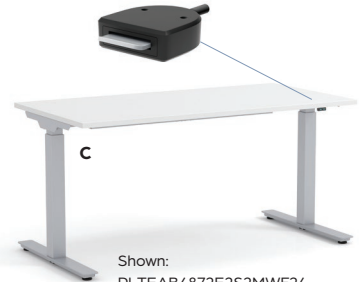

C
Shown:
PLTEAB4872E2S2MWF24,
PLT2472
List $1127 **$649**

Electrical Height Table Bases

A. Deluxe Electric Height Adjustable Table Base

Features 3 stage legs, 2 motors.
Height range with top 25.5" to 51".
Accommodates 48" wide to 72" wide tops.
Weight rating 265 lbs.
Features anti-collision protection and programmable memory handset. Adjustable glides.
Stocked in Black, Silver and White.
PLTEAB4872E3S2MWF24 - for use with 24" or 30" depth tops
List $1075 **$619**

B. Deluxe Electric Height Adjustable Corner Table Base

Features 3 stage legs, 3 motors.
Height range with top 25.5" to 51".
Accommodates 60" wide to 78" wide tops.
Weight rating 330 lbs.
Features anti-collision protection and programmable memory handset. Adjustable glides.
Stocked in Black, Silver and White.
PLTECAB6078E3S3MLWF - for use with 24" or 30" depth tops
List $1600 **$929**

C. Standard Electric Height Adjustable Table Base

Features 2 stage legs, 2 motors.
Height range with top 28" to 45".
Accommodates 48" wide to 72" wide tops.
Weight rating 175 lbs.
Features anti-collision protection and basic up/down handset. Adjustable glides.
Stocked in Black and Silver.
PLTEAB4872E2S2MWF24 - for use with 24" or 30" depth tops
List $875 **$509**