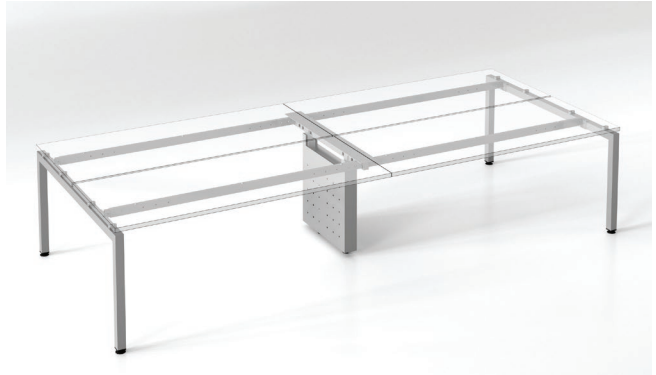

Standard 60" x 144" 4-Person Benching Workstation:
PLT3072(4), PLTLEGU60(2), PLTEGU4860ILCMB, PLT-MAINDESKBEAM72(4), PLTCBB(2)