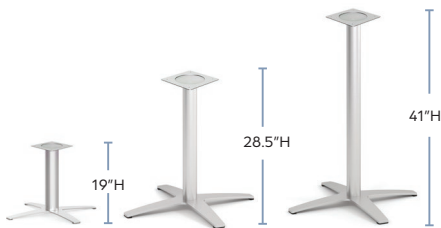

4-Prong Brushed Metal Bases
23" Spread for use with 24" round top
PLTXB2319BRU 19" H List $479 $279
PLTXB2328BRU 28.5" H List $495 $289
PLTXB2341BRU 41" H List $539 $309

30" Spread for use with 36" round top
PLTXB3019BRU 19" H List $554 $319
PLTXB3028BRU 28.5" H List $570 $329
PLTXB3041BRU 41" H List $614 $359