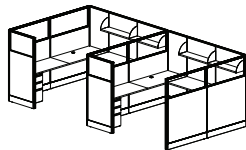

WEBB PANELS

Panels may be extended vertically with PL-TAP acrylic dividers for additional privacy. Available in 15" heights.

The steel overhead cabinets feature ball bearing suspensions. The flipper doors open over top of the cabinet. Lockable when closed.

Typical Webb Panel Configurations

39\"/>

53\"/>

53\"/>

53\"/>

67\"/>

67\"/>

67\"/>

53\"/>