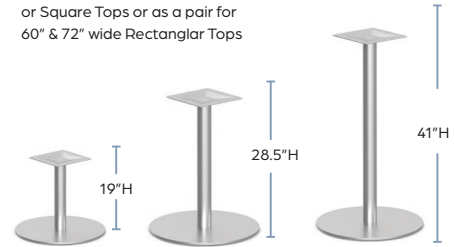

Round Brushed Metal Bases
PLTRB2319BRU 23" Base/19"H
Fits 24", 30", 36" & 42" Round Tops or 36" Square Tops
List $479 $279

PLTRB2328BRU 23" Base/28.5"H
Fits 24", 30", 36" & 42" Round Tops or 36" Square Tops for Cafe Style Table or as a Pair for 60" and 72" Wide Rectangular Tops
List $495 $289

Wood VA Leg Base
PLTVARWLEG 28"H Fits 36" & 42" Set of 2
List $139 $79

Single Leg Mount
PLTVAMONMOUNT (Silver)
List $50 $29 ea