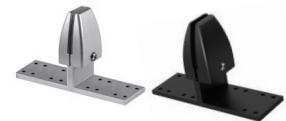

PLTSBUDMDUAL Dual Desk Mount Screen Bracket (pair)
To be used for a single privacy panel between two shared work surfaces
$81 ~~$49~~