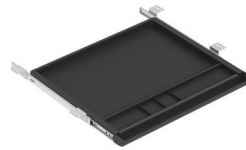

Center Drawer
Model No. CDR1
(21 1/4"W x 16 1/2"D) List: $97 ~~$59~~