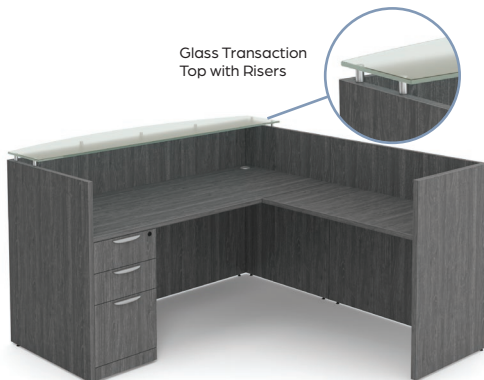

Workstation Shown: PL169NTT, PL180, PL166, PL175 List \$2065 ~~\$1199~~

Front View of Deluxe Transaction Top (Available in White only)

Workstation show: PL169NTT, PL169DELTT, PL180, PL166 List \$2032 ~~\$1179~~