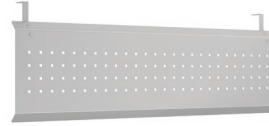

List

$159	~~$89~~
$172	~~$99~~
$180	~~$99~~
$188	~~$109~~
$201	~~$119~~
$216	~~$129~~
$236	~~$139~~

Perforated Metal Modesty Panels

MMP1865PERF	65"W x 18"H	to fit 72" wide Workstations	List $162 ~~$99~~
MMP1853PERF	53"W x 18"H	to fit 60" wide Workstations	List $149 ~~$89~~
MMP1841PERF	1"W x 18"H	to fit 48" wide Workstations	List $125 ~~$69~~

Privacy Screens

Our privacy screens/modesty panels can be mounted above or below most work surfaces with our designer mounting bracelets. Acrylic and fabric options to suit the modern environment. Your choice of Magnetic Glass, Frosted Acrylic, Clear Acrylic or Fabric.