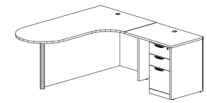

Bullet L Desk

- PL131/196/166 66"W x 72"D
- List \$1294 ~~\$749~~

Bullet L Desk with Inner Curve

- PL133R/192/166 71"W x 77"D
- List \$1615 ~~\$939~~

Rectangular L Desk

- PL101/145/166 71"W x 83"D
- List \$1326 ~~\$769~~
- PL102/196/166 66"W x 72"D
- List \$1291 ~~\$749~~