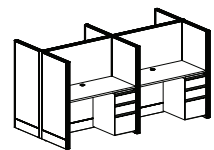

WEBB PANELS

Panels may be extended vertically with PL-TAP acrylic dividers for additional privacy. Available in 15" heights.

The steel overhead cabinets feature ball bearing suspensions. The flipper doors open over top of the cabinet. Lockable when closed.

Typical Webb Panel Configurations

39\"/>

53\"/>

53\"/>

53\"/>

67\"/>

67\"/>

67\"/>

53\"/>