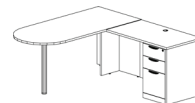

Bullet L Desk

- PL131/196/166 66"W x 72"D
- List $1294 ~~$749~~