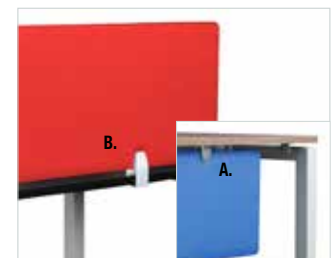

Fabric Privacy Dividers
Can be mounted above or below worksurface

PLTFFP1542	42"W x 15"H	~~$130~~ $79
PLTFFP1548	48"W x 15"H	~~$151~~ $89
PLTFFP1554	54"W x 15"H	~~$173~~ $99

Available in Lime Green, Sky Blue, Red, Orange & Gray

Panel Mounting Brackets

To be used with 1" thick worksurfaces. Available in Silver or Black.

- A. PLTSDTM Universal Desk Mount Screen Bracket (pair) ~~$63~~ **$37**
  Can be mounted in any position, above or below worksurface
- B. PLTSBUDMSGSL Edge Mount Screen Bracket (pair) ~~$81~~ **$47**
  Can be used above or below worksurface
- C. PLTSBUDMDUAL Dual Desk Mount Screen Bracket (pair) ~~$81~~ **$47**
  To be used for a single privacy panel between two shared worksurfaces