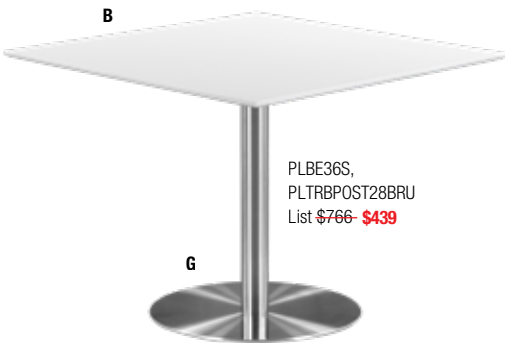

PLBE36S,
PLTRBPOST28BRU
List $766 - ~~$439~~