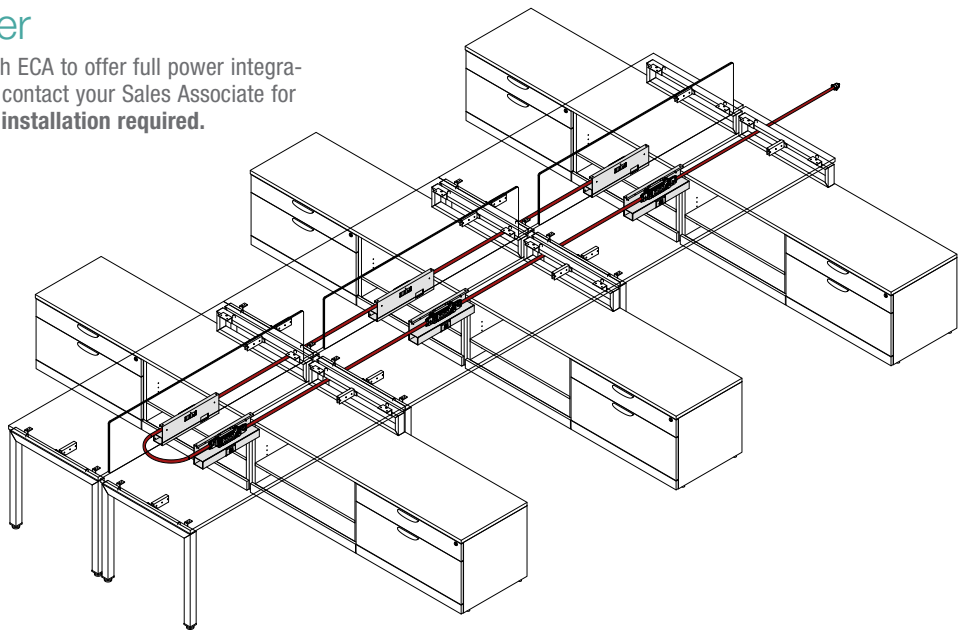

Elements Series Power

Performance Furnishings has partnered with ECA to offer full power integration to all Performance desk series. Please contact your Sales Associate for more information or a quote. **Professional installation required.**

Power Block with Receptacles		List
ECA84AA	Double Sided Power Block with Mounting Bracket	~~$105~~ $61
ECA84S1BL150	Receptacle 1	~~$30~~ $17
ECA84S2BL150	Receptacle 2	~~$30~~ $17
ECA84S4BL150	Receptacle 4	~~$30~~ $17
ECA84SIGOR150	Isolated Ground Receptacle 3	~~$34~~ $20
ECA8SR	Receptacle Removal Tool	~~$11~~ $6

Starter Harnesses		List
ECA84SB272	Hardwire Starter Harness 72"	~~$317~~ $179
ECA84SB2144	Hardwire Starter Harness 144"	~~$504~~ $289
ECA84FM24	Female/Male Jumper 8 Wire, 4 Circuit System. Must be hardwired by a Licensed Electrician.	~~$225~~ $129

Harnesses		List
ECA84FF23	Harness - 23"	~~$223~~ $129
ECA84FF35	Harness - 35"	~~$251~~ $149
ECA84FF41	Harness - 41"	~~$266~~ $149
ECA84FF53	Harness - 53"	~~$302~~ $179
ECA84FF64	Harness - 64"	~~$331~~ $189
ECA84FF71	Harness - 71"	~~$344~~ $199

Other sizes available by special order, please call for more information.

Wire Rack		List
PLTWSINGLE24BLACK	18"	~~$28~~ $28
PLTWTDOUBLE24BLACK	18"	~~$65~~ $38

Under Desk Cord Manager		List
PLTPWM18-BLK	18"	~~$32~~ $19

Metal Channel		List
PLTPC18BLACK	18"	~~$80~~ $46

Accommodates your own power source or ECA UTD Series

Data Plates		List
ECAABLAB RJ11/RJ45	18"	~~$209~~ $119
ECAABLBB with 2 RJ45	18"	~~$274~~ $159

Call for availability