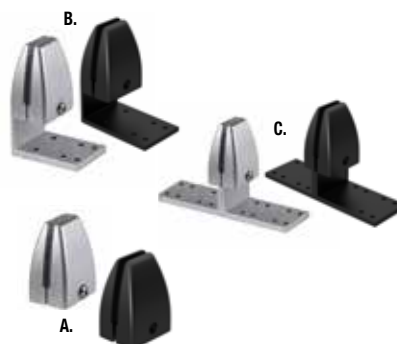

Available in Lime Green, Sky Blue, Red, Orange & Gray

Panel Mounting Brackets

To be used with 1" thick worksurfaces. Available in Silver or Black.

- A. PLTSDTM Universal Desk Mount Screen Bracket (pair) ~~\$63~~ **\$37**
Can be mounted in any position, above or below worksurface
- B. PLTSBUDMSGSL Edge Mount Screen Bracket (pair) ~~\$81~~ **\$47**
Can be used above or below worksurface
- C. PLTSBUDMDUAL Dual Desk Mount Screen Bracket (pair) ~~\$81~~ **\$47**
To be used for a single privacy panel between two shared worksurfaces