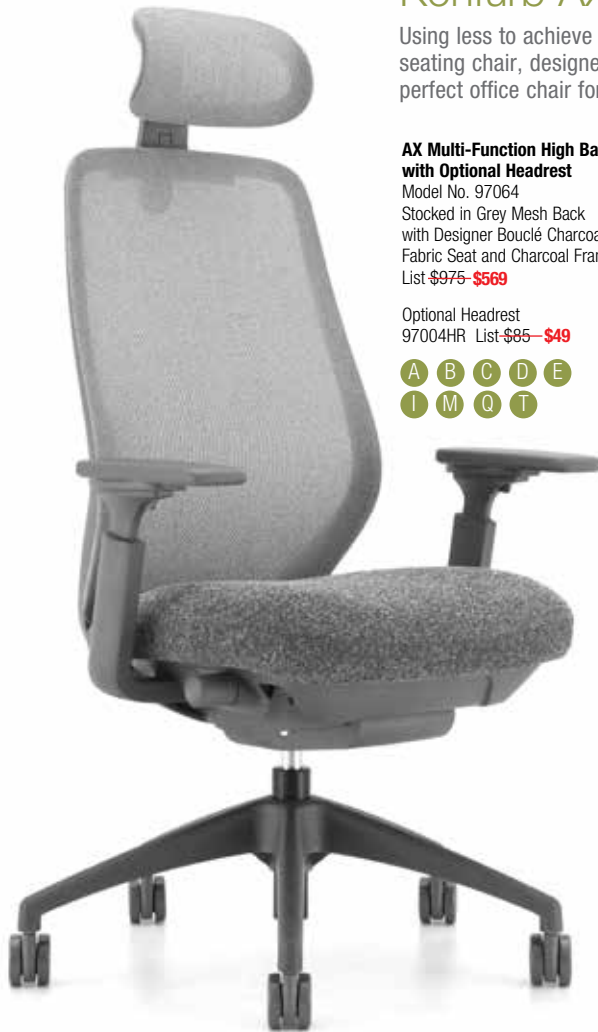

Optional Headrest 67001HR
 List ~~\$75~~ **\$45**

FEATURES

- Tool-free assembly
- Adjustable lumbar support
- Breathable mesh fabric
- 4D adjustable arms

Konfurb AX Series

Using less to achieve more, the Konfurb AX office chair is uncomplicated in its design. It's an active seating chair, designed to improve posture by encouraging natural movement and flexibility. It's the perfect office chair for home offices or shared spaces, adjusting to everybody's unique needs.