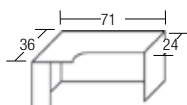

1. **Credenza w/Corner Ext.**
   PL182 L (shown) or R
   71"W x 24/36"D List ~~$570~~ **$329**
   PL181 L (shown) or R
   66"W x 24/36"D List ~~$541~~ **$309**