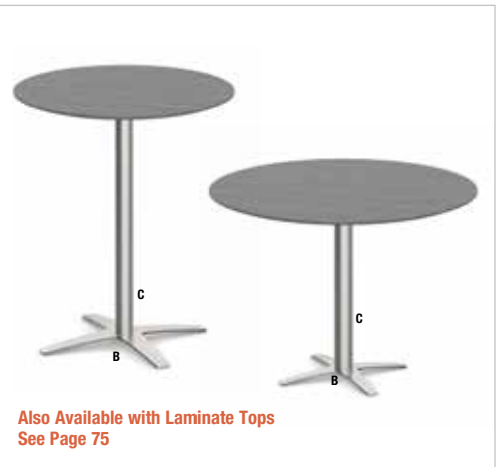

Also Available with Laminate Tops
See Page 75

A. Round Clear Glass Table Tops with Post Adapter

PLT24RCLEAR 24" Round Top List ~~$363~~ **$209**
PLT36RCLEAR 36" Round Top List ~~$489~~ **$279**

B. 4-Prong Brushed Steel Heavy Duty Bases with Top Mount Plate

PLTXBBASE23BRU 23" Spread List ~~$479~~ **$279**
for use with 24" round top
PLTXBBASE30BRU 30" Spread List ~~$579~~ **$339**
for use with 36" round top

C. Brushed Steel Table Posts

For use with 23" spread or 30" spread 4-Prong Brushed Steel Heavy Duty Bases

PLTXBPOST19BRU 19.5" H List ~~$142~~ **$79**
PLTXBPOST28BRU 28.5" H List ~~$165~~ **$99**
PLTXBPOST41BRU 41.5" H List ~~$232~~ **$129**